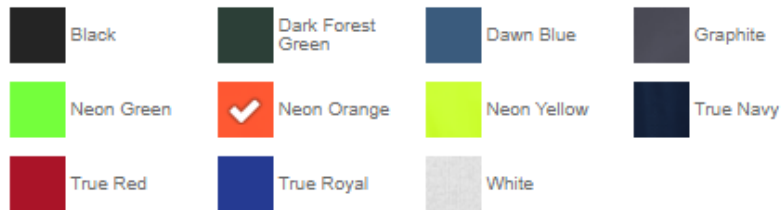

### Sport-Tek STC27 PosiCharge RacerMesh Visor

Dawn Blue & Neon Orange Colors Cancelled