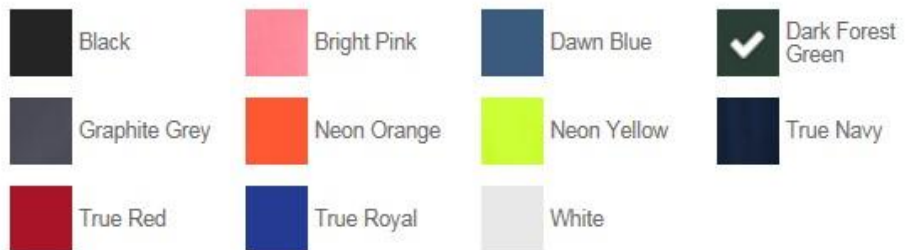

### Sport-Tek STC27 PosiCharge RacerMesh Visor

Dawn Blue & Neon Orange Colors Cancelled